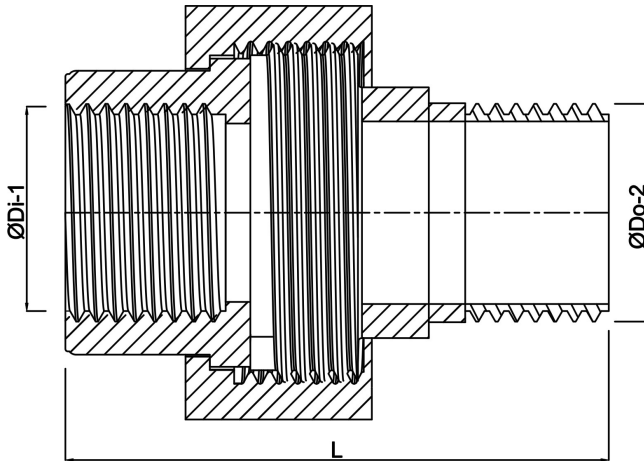

**Profec Nr. 341 Union coupler
cast iron black 1" female
thread x male thread 25bar
DVGW type conical (1134105)**

TECHNICAL SPECIFICATIONS

Type	conical
Material	cast iron black
Approval	DVGW
Connection	female thread x male thread
Fitting nr.	Nr. 341
Temperature range	-20°C - 120°C
Pressure	25 bar
Size	1"
Outer ø	80 mm

DIMENSIONS

L	80 mm
ØDi-1	1 "
ØDo-2	1 "
F-1	20 mm
F-2	18 mm
Kn	54 mm

K-1 36 mm

K-2 36 mm

Last modified date: 05/10/2025

Bosta UK Ltd.
Reflection House
Olding Road
Bury St. Edmunds
Suffolk
IP33 3TA
T +44 (0) 1284 716580
E enquiries@bosta.co.uk
<http://www.bosta.com>