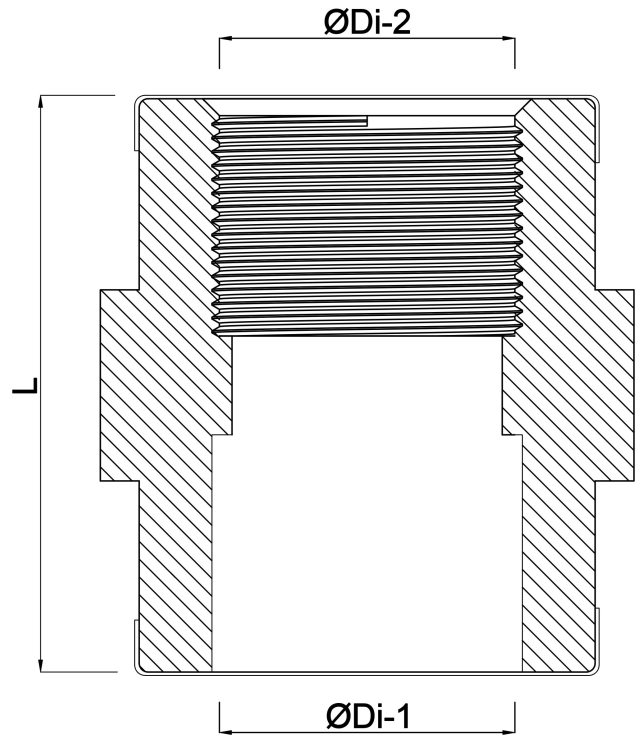

**VDL Adaptor socket PVC-U 63
mm x 1 1/4" glue socket x
female thread 16bar grey with
stainless steel ring type
reinforced (7018163)**

V-L Van de Lande

TECHNICAL SPECIFICATIONS

Colour	grey
Type	reinforced
Material	PVC-U
Feature	with stainless steel ring
Connection	glue socket x female thread
Size	63 mm x 1 1/4"
Pressure	16 bar

DIMENSIONS

F-1	23 mm
F-2	23 mm
L	64 mm
ØDi-1	63 mm
ØDi-2	1 1/4 "

Last modified date: 25/05/2026

Bosta UK Ltd.
Reflection House
Olding Road
Bury St. Edmunds
Suffolk
IP33 3TA
T +44 (0) 1284 716580
E enquiries@bosta.co.uk
<http://www.bosta.com>