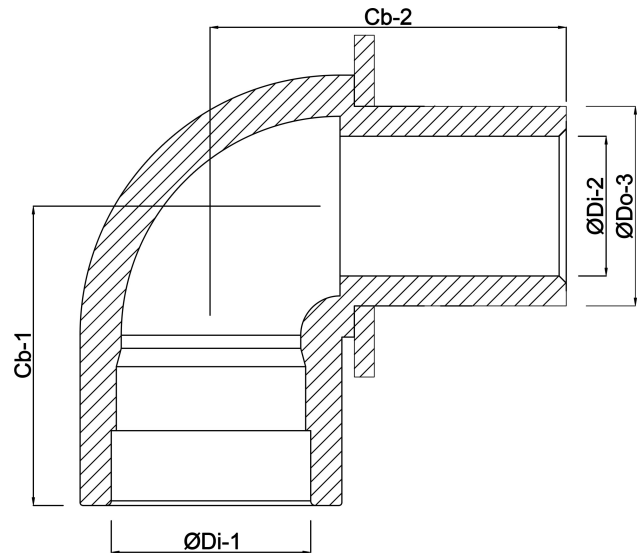

**Profec Reducer elbow 90° PVC-U 50/63 mm x 63 mm glue socket/glue spigot x glue socket 10bar grey (0110098)**

# TECHNICAL SPECIFICATIONS

Colour	grey
Material	PVC-U
Connection	glue socket/glue spigot x glue socket
Pressure	10 bar
Size	50/63 mm x 63 mm

## DIMENSIONS

Cb-1	57 mm
Cb-2	61 mm
ØDi-1	63 mm
ØDi-2	50 mm
ØDo-3	63 mm
β	90 °

**Last modified date: 22/05/2026**

Bosta UK Ltd.  
Reflection House  
Olding Road  
Bury St. Edmunds  
Suffolk  
IP33 3TA  
T +44 (0) 1284 716580  
E [enquiries@bosta.co.uk](mailto:enquiries@bosta.co.uk)  
<http://www.bosta.com>