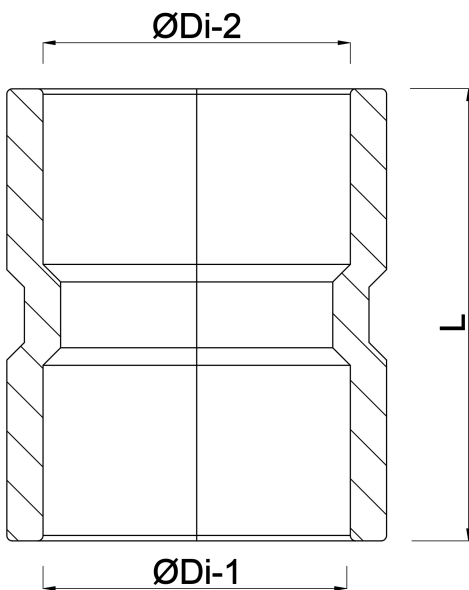

**Socket PVC-U 1 1/2" imperial
glue socket 16bar white
(0180114)**

TECHNICAL SPECIFICATIONS

Colour	white
Material	PVC-U
Connection	imperial glue socket
Pressure	16 bar
Size	1 1/2"

DIMENSIONS

L	64 mm
ØDi-1	1 1/2 "
ØDi-2	1 1/2 "