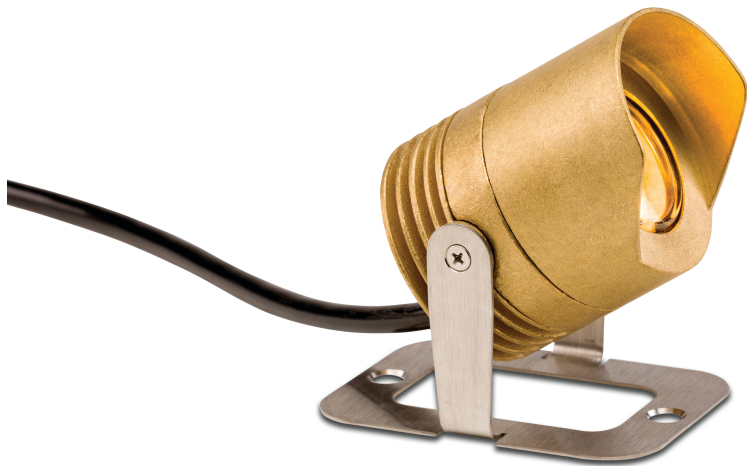

Hunter FXLuminaire
Underwater light brass brass
type LL-ZDC-E-BS-100 designer
premium luxor ZDC RGB/white
(7033505)

Hunter®
FXLuminaire.

TECHNICAL SPECIFICATIONS

Colour	brass
Material	brass
Brightness	140 Lumen
Colour LEDs	RGB/white
Max. Performance	11 Watt
IP value	IP67
Type	LL-ZDC-E-BS-100

PRODUCT INFORMATION

Durable underwater light for illuminating water features. Compatible with ZDC controller.

Last modified date: 10/03/2026

Bosta UK Ltd.
Reflection House
Olding Road
Bury St. Edmunds
Suffolk
IP33 3TA
T +44 (0) 1284 716580
E enquiries@bosta.co.uk
<http://www.bosta.com>