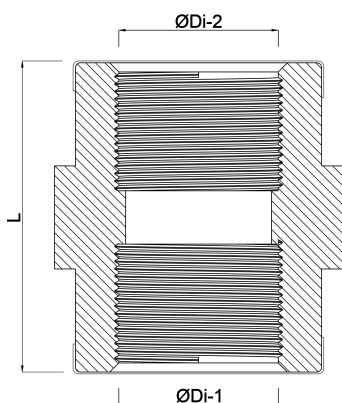

**Profec Socket PVC-U 1/2"  
female thread 16bar grey with  
stainless steel ring type  
reinforced (0100721)**

# TECHNICAL SPECIFICATIONS

Colour	grey
Type	reinforced
Material	PVC-U
Feature	with stainless steel ring
Connection	female thread
Pressure	16 bar
Size	1/2"

## DIMENSIONS

L	36 mm
ØDi-1	1/2 "
ØDi-2	1/2 "

**Last modified date: 14/03/2026**

Bosta UK Ltd.  
Reflection House  
Olding Road  
Bury St. Edmunds  
Suffolk  
IP33 3TA  
T +44 (0) 1284 716580  
E [enquiries@bosta.co.uk](mailto:enquiries@bosta.co.uk)  
<http://www.bosta.com>