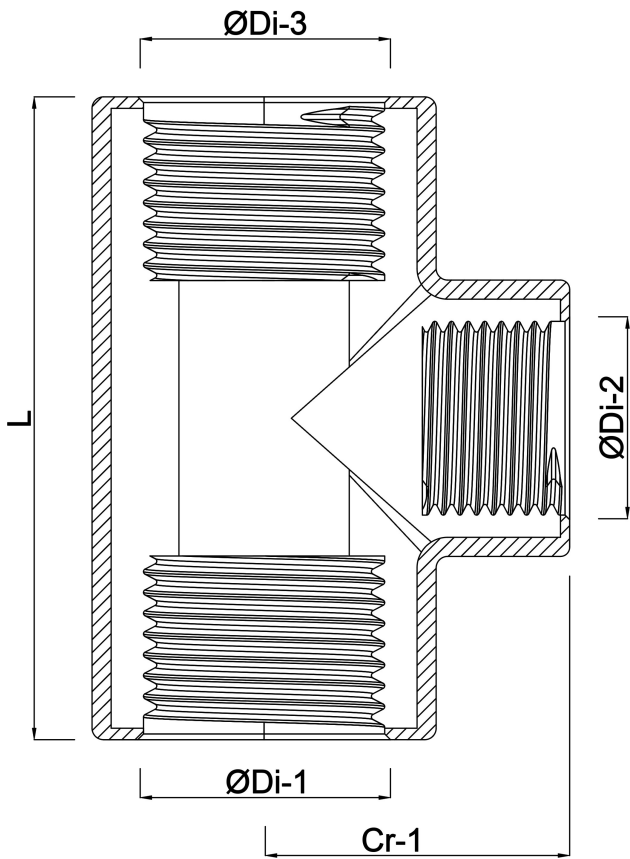

**Profec Nr. 130 T-piece 90°
stainless steel 316 2" female
thread 16bar (0080043)**

TECHNICAL SPECIFICATIONS

Material stainless steel 316

Connection female thread

Fitting nr. Nr. 130

Pressure 16 bar

Max. temp. 100 °C

Size 2"

DIMENSIONS

Cr-1 67.5 mm

L 107 mm

ØDi-1 2 "

ØDi-2 2 "

ØDi-3 2 "

β 90 °