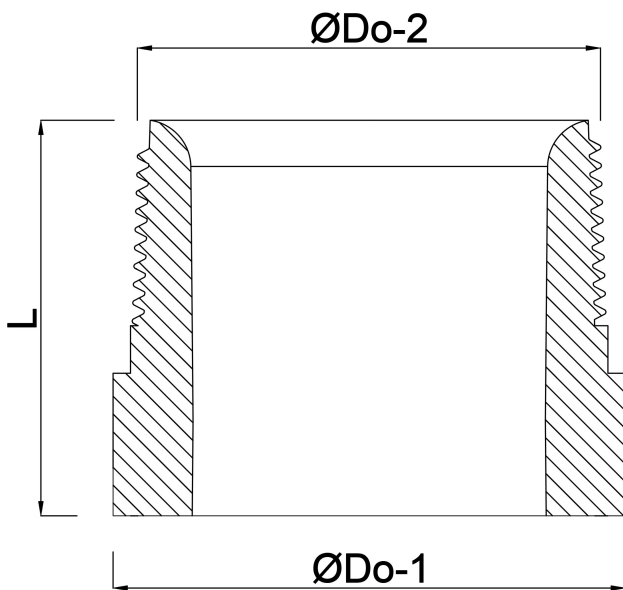

**Profec Nr. 23B Welding nipple
steel 1 1/4" male thread x butt
welding 16bar (1191203)**

TECHNICAL SPECIFICATIONS

Material	steel
Connection	male thread x butt welding
Fitting nr.	Nr. 23B
Pressure	16 bar
Size	1 1/4"
Length	38 mm

DIMENSIONS

L	38 mm
ØDo-2	1 1/4 "

Last modified date: 14/03/2026

Bosta UK Ltd.
Reflection House
Olding Road
Bury St. Edmunds
Suffolk
IP33 3TA
T +44 (0) 1284 716580
E enquiries@bosta.co.uk
<http://www.bosta.com>