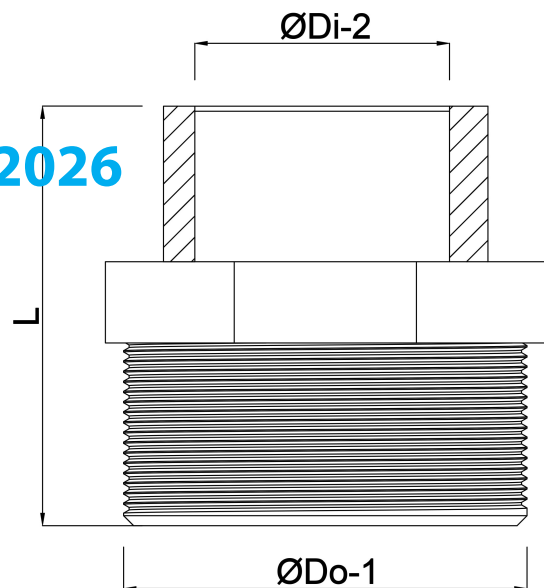

**Profec Reducer nipple PVC-U 2"  
x 1 1/2" male thread x female  
thread 10bar grey (0100209)**

# TECHNICAL SPECIFICATIONS

Colour	grey
Material	PVC-U
Connection	male thread x female thread
Pressure	10 bar
Size	2" x 1 1/2"

## DIMENSIONS

L	60 mm
ØDi-2	1 1/2 "
ØDo-1	2 "

**Last modified date: 13/03/2026**

Bosta UK Ltd.  
Reflection House  
Olding Road  
Bury St. Edmunds  
Suffolk  
IP33 3TA  
T +44 (0) 1284 716580  
E [enquiries@bosta.co.uk](mailto:enquiries@bosta.co.uk)