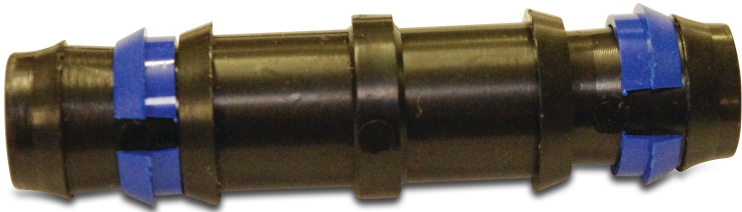

**Barbed connector PP 20 mm
barbed 6bar black type safety
(7031972)**

TECHNICAL SPECIFICATIONS

Colour	black
--------	-------

Type	safety
------	--------

Material	PP
----------	----

Connection	barbed
------------	--------

Pressure	6 bar
----------	-------

Size	20 mm
------	-------

PRODUCT INFORMATION

Use with driplines and PE40 with a maximum wall thickness of 1.5mm

Last modified date: 23/05/2026

Bosta UK Ltd.
Reflection House
Olding Road
Bury St. Edmunds
Suffolk
IP33 3TA
T +44 (0) 1284 716580
E enquiries@bosta.co.uk
<http://www.bosta.com>