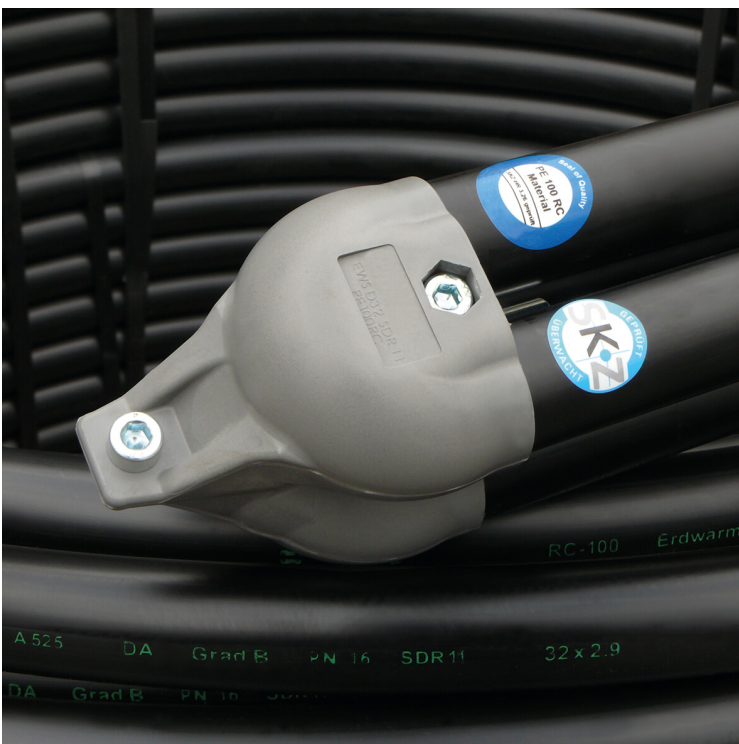

# Profec Geothermal probe PE100 40 mm plain SDR11 16bar black 140m KOMO type single (7026085)

# TECHNICAL SPECIFICATIONS

Colour black

Type single

Material PE100

Approval KOMO

Connection plain

Size 40 mm

Length 140 m