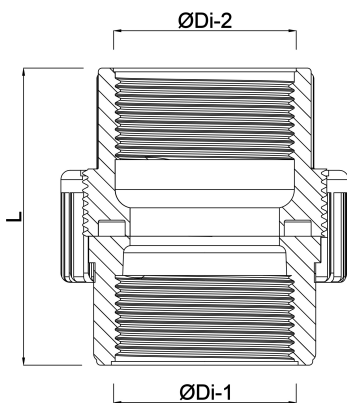

Union coupler PP 3/4" female thread 10bar beige (0330444)

TECHNICAL SPECIFICATIONS

| | |
|------------|---------------|
| Colour | beige |
| Material | PP |
| Connection | female thread |
| Pressure | 10 bar |
| Size | 3/4" |
| Outer ø | 56 mm |

DIMENSIONS

| | |
|-------|-------|
| Do-n | 56 mm |
| L | 51 mm |
| ØDi-1 | 3/4 " |
| ØDi-2 | 3/4 " |

Last modified date: 13/03/2026

Bosta UK Ltd.
Reflection House
Olding Road
Bury St. Edmunds
Suffolk
IP33 3TA
T +44 (0) 1284 716580
E enquiries@bosta.co.uk
<http://www.bosta.com>