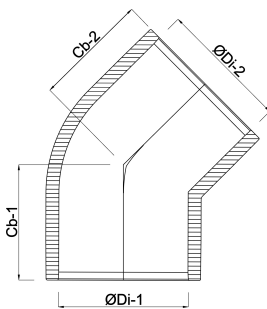

Profec Elbow 45° PVC-U 40 mm glue socket 16bar grey KIWA (0110123)

TECHNICAL SPECIFICATIONS

Colour grey

Material PVC-U

Approval KIWA

Connection glue socket

Pressure 16 bar

Size 40 mm

DIMENSIONS

Cb-1 36 mm

Cb-2 36 mm

ØDi-1 40 mm

ØDi-2 40 mm

β 45 °

Last modified date: 13/03/2026

Bosta UK Ltd.
Reflection House
Olding Road
Bury St. Edmunds
Suffolk
IP33 3TA
T +44 (0) 1284 716580
E enquiries@bosta.co.uk
<http://www.bosta.com>