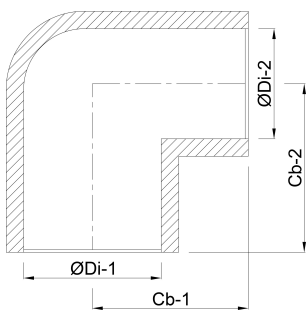

**Elbow 90° with top outlet PVC-
U 160 mm glue socket 16bar 2"
grey (0111806)**

TECHNICAL SPECIFICATIONS

Colour	grey
Material	PVC-U
Connection	glue socket
Pressure	16 bar
Size	160 mm
Outlet	2 "

DIMENSIONS

Cb-1	131.2 mm
Cb-2	131.2 mm
ØDi-1	160 mm
ØDi-2	160 mm
β	90 °

Last modified date: 13/03/2026

Bosta UK Ltd.
Reflection House
Olding Road
Bury St. Edmunds
Suffolk
IP33 3TA
T +44 (0) 1284 716580
E enquiries@bosta.co.uk
<http://www.bosta.com>