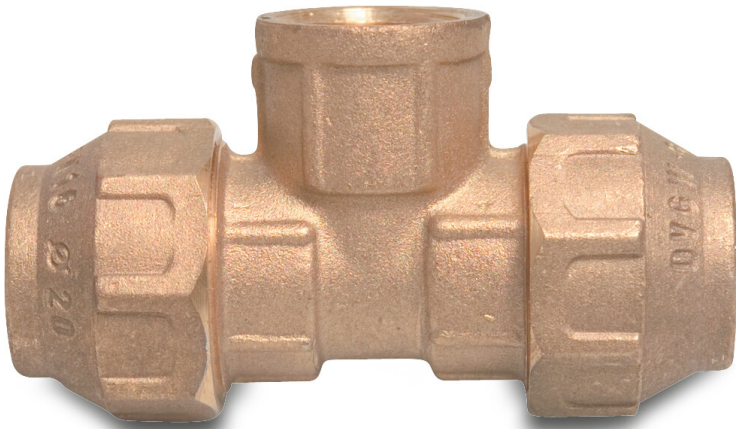

**T-piece 90° brass 25 mm x 3/4"
x 25 mm compression x female
thread x compression 16bar
DVGW (0731056)**

TECHNICAL SPECIFICATIONS

Material	brass
Approval	DVGW
Connection	compression x female thread x compression
Pressure	16 bar
Size	25 mm x 3/4" x 25 mm