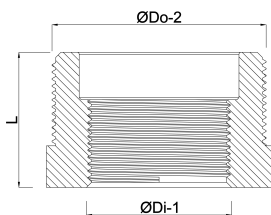

**Profec Nr. 241 Reducer bush
brass 3" x 2 1/2" male thread x
female thread 20bar (0710348)**

TECHNICAL SPECIFICATIONS

| | |
|------------------|-----------------------------|
| Material | brass |
| Connection | male thread x female thread |
| Fitting nr. | Nr. 241 |
| Size | 3" x 2 1/2" |
| Max. temperature | 80 °C |
| Pressure | 20 bar |
| Max. temp. | 80 °C |

DIMENSIONS

| | |
|-------|---------|
| F-1 | 26.5 mm |
| K-1 | 98 mm |
| L | 37 mm |
| ØDi-1 | 2 1/2 " |
| ØDo-2 | 3 " |

Last modified date: 13/03/2026

Bosta UK Ltd.
Reflection House
Olding Road
Bury St. Edmunds
Suffolk
IP33 3TA
T +44 (0) 1284 716580
E enquiries@bosta.co.uk
<http://www.bosta.com>