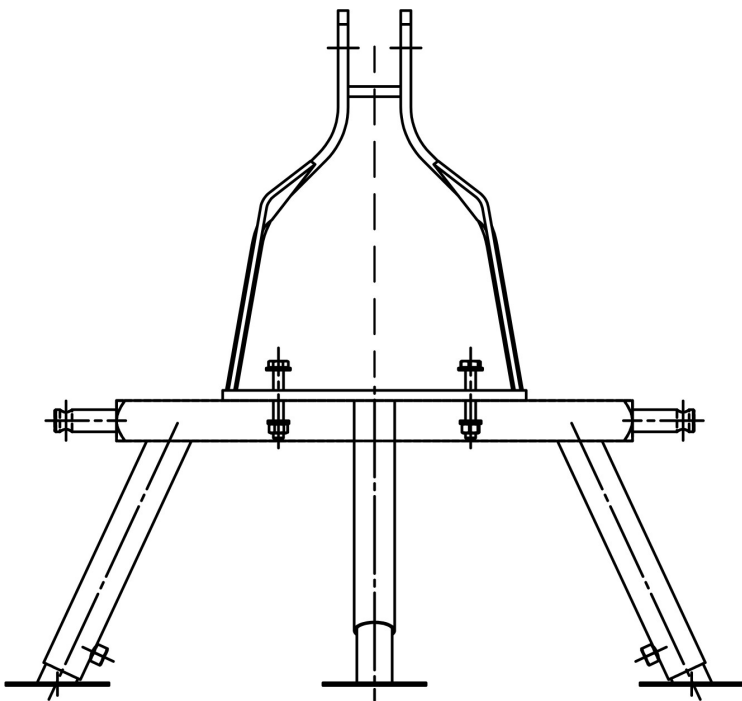

Rovatti 3 point mounting steel type A1T (7024366)

rovatti pompe

TECHNICAL SPECIFICATIONS

Material	steel
----------	-------

Type	A1T
------	-----

Last modified date: 26/05/2026

Bosta UK Ltd.
Reflection House
Olding Road
Bury St. Edmunds
Suffolk
IP33 3TA
T +44 (0) 1284 716580
E enquiries@bosta.co.uk
<http://www.bosta.com>