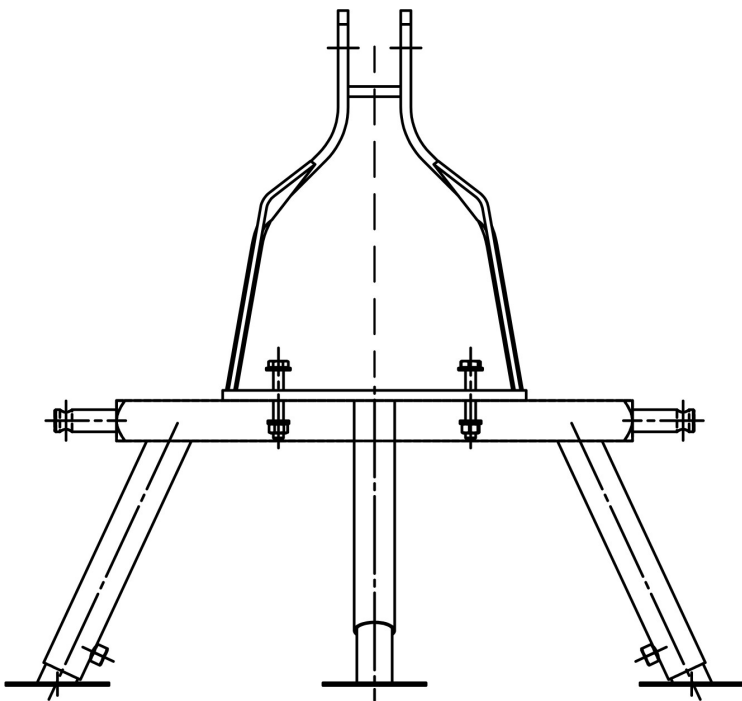

Rovatti 3 point mounting steel type A1T (7024366)

rovatti pompe

TECHNICAL SPECIFICATIONS

Material	steel
----------	-------

Type	A1T
------	-----

Last modified date: 09/03/2026

Bosta UK Ltd.
Reflection House
Olding Road
Bury St. Edmunds
Suffolk
IP33 3TA
T +44 (0) 1284 716580
E enquiries@bosta.co.uk
<http://www.bosta.com>