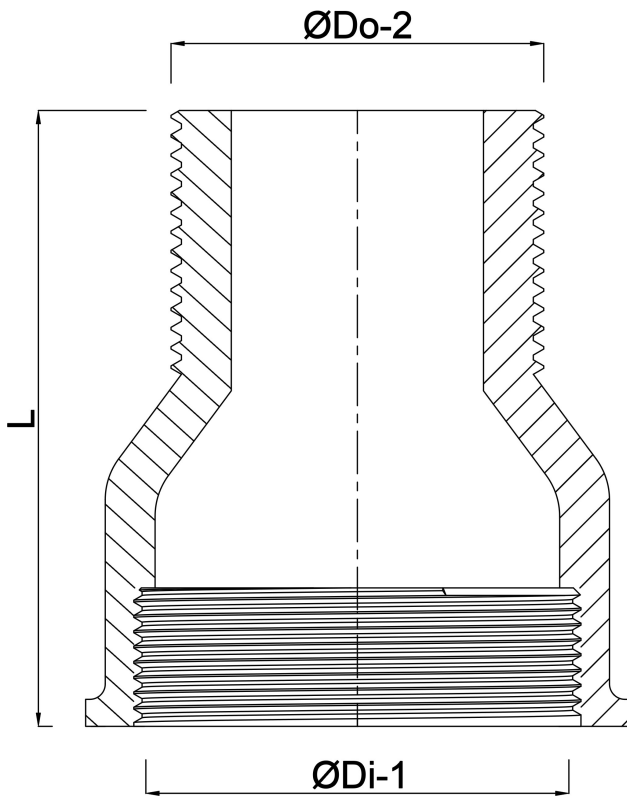

**Profec Nr. 246 Reducer socket
cast iron galvanised 1 1/2" x 1"
female thread x male thread
25bar DVGW (1024615)**

TECHNICAL SPECIFICATIONS

Material	cast iron
Surface treatment	galvanised
Approval	DVGW
Connection	female thread x male thread
Fitting nr.	Nr. 246
Temperature range	-20°C - 120°C
Pressure	25 bar
Size	1 1/2" x 1"

DIMENSIONS

F-1	19 mm
F-2	19 mm
L	62 mm
ØDi-1	1 1/2 "
ØDo-2	1 "

Last modified date: 24/05/2026

Bosta UK Ltd.
Reflection House
Olding Road
Bury St. Edmunds
Suffolk
IP33 3TA
T +44 (0) 1284 716580
E enquiries@bosta.co.uk
<http://www.bosta.com>