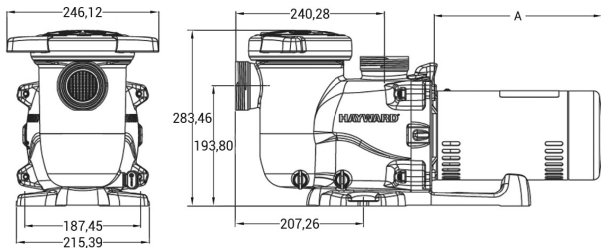

Hayward Pool pump PP GF 1 1/2" female thread 4,5/2,6A 400VAC black type Max-Flo 0.75HP (2001548)

 **HAYWARD**

TECHNICAL SPECIFICATIONS

Colour	black
Type	Max-Flo
Pump body	PP GF
Material impeller 1	noryl
Material cover	polycarbonate
Material seal	stainless steel 304
Connection	female thread
Max. temperature	35 °C
Width	246,12 mm
Height	283.46 mm
Frequency	50 Hz
IP value	IP55
Capacity	12,8 m ³ /h
Output Power	0,75 HP
Size	1 1/2"
Length	537 mm
Voltage	400VAC

Weight	16 kg
Power	0.55 kW
Ampere	4,5/2,6 A

PRODUCT INFORMATION

Max-Flo presents an optimised design, it provides a quarter-turn opening cover for easy maintenance and comes with union fittings for easy installation. It is suitable for all types of pools up to 80m³.