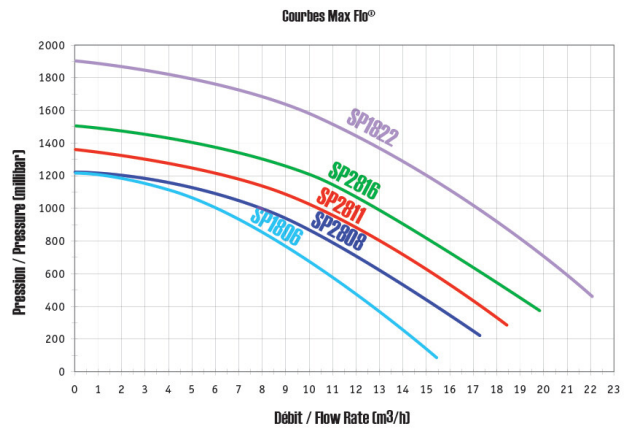

Hayward Pool pump PP GF 1 1/2" female thread 4,5/2,6A 400VAC black type Max-Flo 0.75HP (2001548)

 **HAYWARD**

TECHNICAL SPECIFICATIONS

Colour	black
Type	Max-Flo
Pump body	PP GF
Material impeller 1	noryl
Material cover	polycarbonate
Material seal	stainless steel 304
Connection	female thread
Max. temperature	35 °C
Width	246,12 mm
Height	283.46 mm
Frequency	50 Hz
IP value	IP55
Capacity	12,8 m ³ /h
Output Power	0,75 HP
Size	1 1/2"
Length	537 mm
Voltage	400VAC

Weight	16 kg
Power	0.55 kW
Ampere	4,5/2,6 A

PRODUCT INFORMATION

Max-Flo presents an optimised design, it provides a quarter-turn opening cover for easy maintenance and comes with union fittings for easy installation. It is suitable for all types of pools up to 80m³.