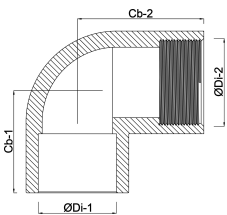

**Profec Adaptor elbow 90° PVC-U 25 mm x 3/4" glue socket x female thread 16bar grey with stainless steel ring type reinforced (0110168)**

# TECHNICAL SPECIFICATIONS

Colour	grey
Type	reinforced
Material	PVC-U
Feature	with stainless steel ring
Connection	glue socket x female thread
Pressure	16 bar
Size	25 mm x 3/4"

## DIMENSIONS

Cb-1	33 mm
Cb-2	33 mm
ØDi-1	25 mm
ØDi-2	3/4 "
β	90 °

**Last modified date: 13/03/2026**

Bosta UK Ltd.  
Reflection House  
Olding Road  
Bury St. Edmunds  
Suffolk  
IP33 3TA  
T +44 (0) 1284 716580  
E [enquiries@bosta.co.uk](mailto:enquiries@bosta.co.uk)  
<http://www.bosta.com>