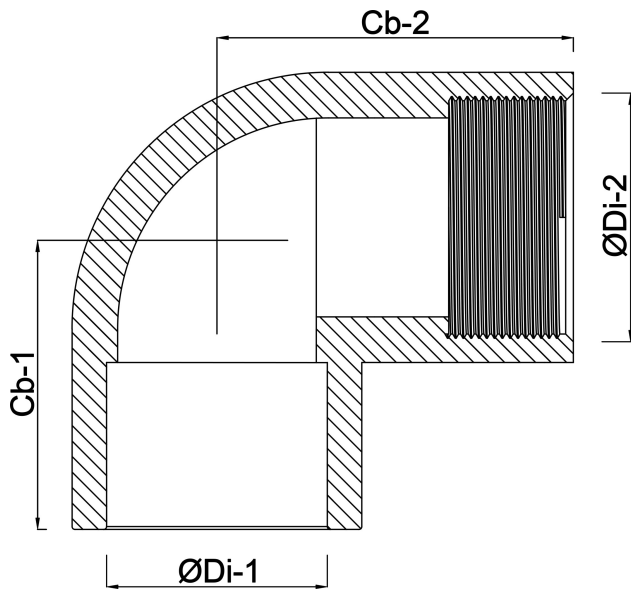

Profec Adaptor elbow 90° PVC-U 25 mm x 3/4" glue socket x female thread 16bar grey with stainless steel ring type reinforced (0110168)

TECHNICAL SPECIFICATIONS

Colour	grey
Type	reinforced
Material	PVC-U
Feature	with stainless steel ring
Connection	glue socket x female thread
Pressure	16 bar
Size	25 mm x 3/4"

DIMENSIONS

Cb-1	33 mm
Cb-2	33 mm
ØDi-1	25 mm
ØDi-2	3/4 "
β	90 °

Last modified date: 22/05/2026

Bosta UK Ltd.
Reflection House
Olding Road
Bury St. Edmunds
Suffolk
IP33 3TA
T +44 (0) 1284 716580
E enquiries@bosta.co.uk
<http://www.bosta.com>