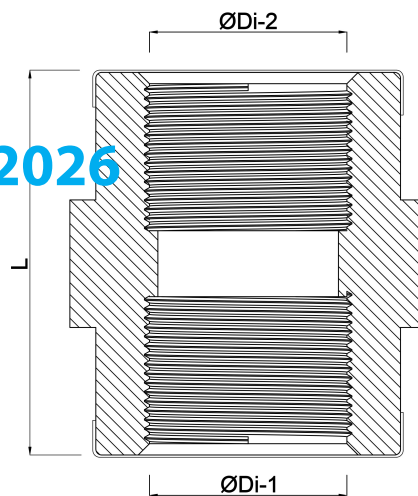

TECHNICAL SPECIFICATIONS

Colour	grey
Material	PVC-U
Connection	female thread
Pressure	10 bar
Size	2 1/2"

DIMENSIONS

F-1	31 mm
L	80 mm
ØDi-1	2 1/2 "
ØDi-2	2 1/2 "

Last modified date: 14/03/2026

Bosta UK Ltd.
Reflection House
Olding Road
Bury St. Edmunds
Suffolk