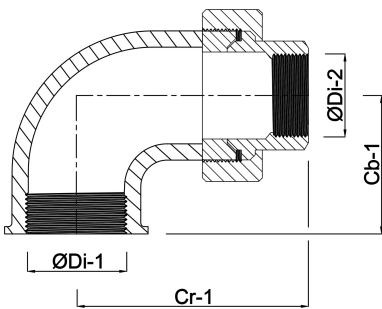

**Nr. 96 Union elbow 90° brass 1  
1/2" female thread 40bar type  
conical (0708820)**

# TECHNICAL SPECIFICATIONS

Type	conical
Material	brass
Connection	female thread
Fitting nr.	Nr. 96
Pressure	40 bar
Size	1 1/2"

## DIMENSIONS

Cb-1	44 mm
Cr-1	83 mm
ØDi-1	1 1/2 "
ØDi-2	1 1/2 "
β	90 °