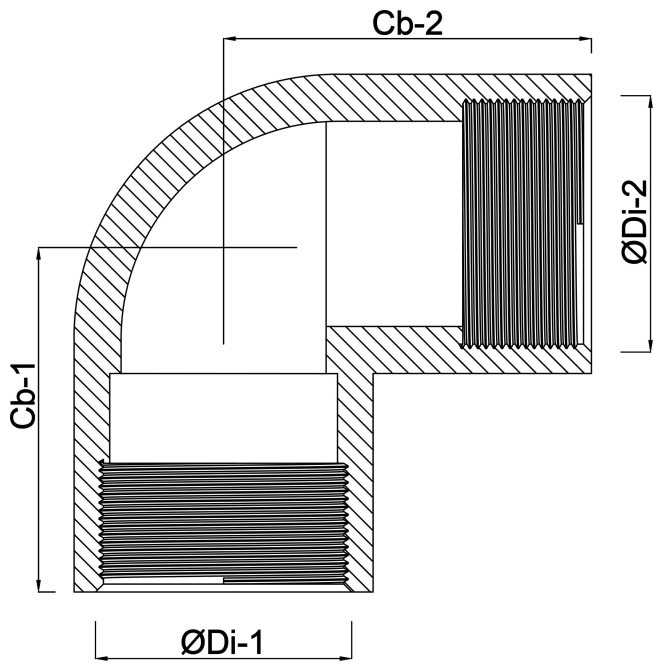

Profec Nr. 90 Elbow 90° brass
1/2" female thread 30bar
(0710286)

TECHNICAL SPECIFICATIONS

Material	brass
Connection	female thread
Fitting nr.	Nr. 90
Size	1/2"
Max. temperature	120 °C
Pressure	30 bar
Max. temp.	120 °C

DIMENSIONS

Cb-1	23 mm
Cb-2	23 mm
F-1	11 mm
F-2	11 mm
ØDi-1	1/2 "
ØDi-2	1/2 "
β	90 °

Last modified date: 13/03/2026

Bosta UK Ltd.
Reflection House
Olding Road
Bury St. Edmunds
Suffolk
IP33 3TA
T +44 (0) 1284 716580
E enquiries@bosta.co.uk
<http://www.bosta.com>