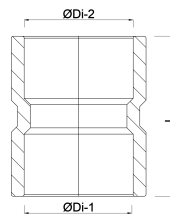

**VDL Socket PVC-U 160 mm
glue socket 16bar grey type
made from tubing (7002455)**

V-L Van de Lande

TECHNICAL SPECIFICATIONS

Colour	grey
Type	made from tubing
Material	PVC-U
Connection	glue socket
Size	160 mm
Pressure	16 bar

DIMENSIONS

L	240 mm
Mold	hand formed
P-1	90 mm
P-2	90 mm
ØDi-1	160 mm
ØDi-2	160 mm

Last modified date: 14/03/2026

Bosta UK Ltd.
Reflection House
Olding Road
Bury St. Edmunds
Suffolk
IP33 3TA
T +44 (0) 1284 716580
E enquiries@bosta.co.uk
<http://www.bosta.com>