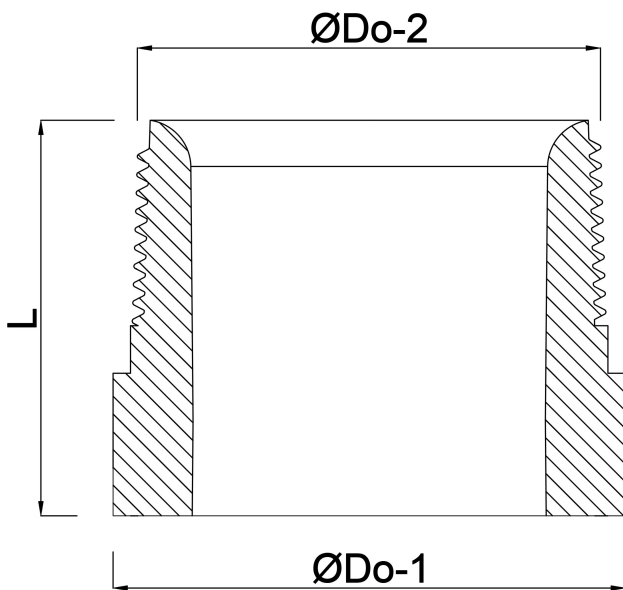

Profec Nr. 23B Welding nipple steel 3/4" male thread x butt welding 16bar (1191201)

TECHNICAL SPECIFICATIONS

Material	steel
Connection	male thread x butt welding
Fitting nr.	Nr. 23B
Pressure	16 bar
Size	3/4"
Length	30 mm

DIMENSIONS

L	30 mm
ØDo-2	3/4 "

Last modified date: 14/03/2026

Bosta UK Ltd.
Reflection House
Olding Road
Bury St. Edmunds
Suffolk
IP33 3TA
T +44 (0) 1284 716580
E enquiries@bosta.co.uk
<http://www.bosta.com>