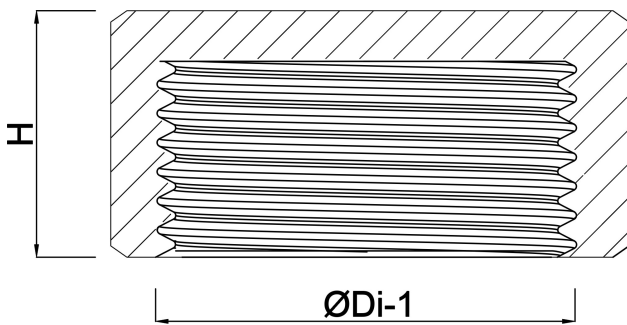

**Profec Cap PVC-U 1" female
thread 10bar grey type plain
(0110577)**

TECHNICAL SPECIFICATIONS

Colour	grey
Type	plain
Material	PVC-U
Material seal	EPDM
Connection	female thread
Pressure	10 bar
Size	1"

DIMENSIONS

H	19.5 mm
ØDi-1	1 "

PRODUCT INFORMATION

With flat rubber seal

Last modified date: 23/05/2026

Bosta UK Ltd.
Reflection House
Olding Road
Bury St. Edmunds
Suffolk
IP33 3TA
T +44 (0) 1284 716580
E enquiries@bosta.co.uk
<http://www.bosta.com>