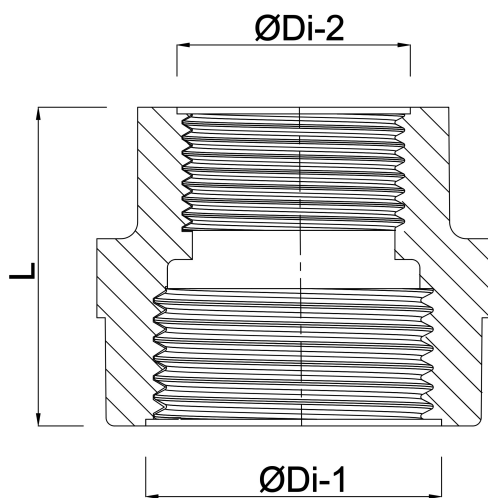

**Profec Nr. 240 Reducer socket
stainless steel 316 3/4" x 3/8"
female thread 16bar (0080057)**

TECHNICAL SPECIFICATIONS

Material stainless steel 316

Connection female thread

Fitting nr. Nr. 240

Max. temp. 100 °C

Size 3/4" x 3/8"

Pressure 16 bar

DIMENSIONS

L 33.4 mm

ØDi-1 3/4 "

ØDi-2 3/8 "

Last modified date: 13/03/2026

Bosta UK Ltd.
Reflection House
Olding Road
Bury St. Edmunds
Suffolk
IP33 3TA
T +44 (0) 1284 716580
E enquiries@bosta.co.uk
<http://www.bosta.com>