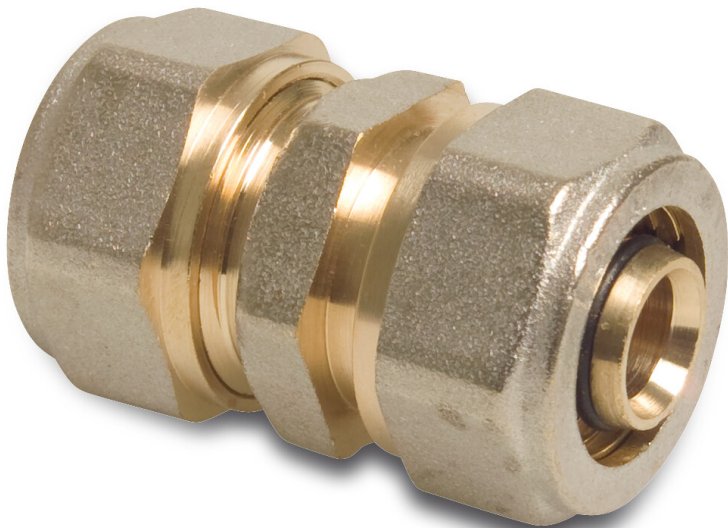

Profec Socket brass nickel plated 20 mm compression type Alu-PE-X (0702031)

TECHNICAL SPECIFICATIONS

Type	Alu-PE-X
Material	brass
Surface treatment	nickel plated
Connection	compression
Max. temp.	120 °C
Size	20 mm

DIMENSIONS

ØDi-1	20 mm
ØDi-2	20 mm
F-1	6.5 mm
F-2	6.5 mm

PRODUCT INFORMATION

Suitable for multilayer pipe

Last modified date: 02/10/2025

Bosta UK Ltd.
Reflection House
Olding Road
Bury St. Edmunds
Suffolk
IP33 3TA
T +44 (0) 1284 716580
E enquiries@bosta.co.uk
<http://www.bosta.com>