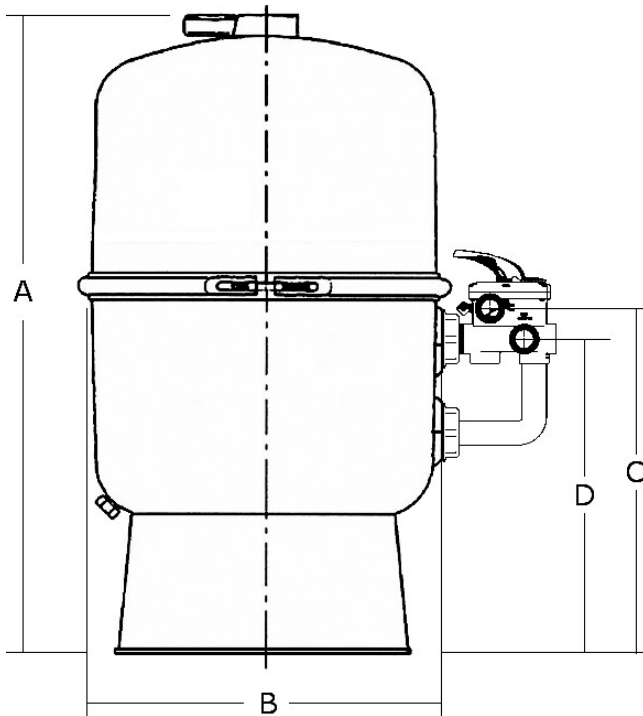

**Sand filter fibreglass-
reinforced PP 50 mm x 1 1/2"
glue socket x female thread
1,8bar grey type QS600 SM
(7043154)**

TECHNICAL SPECIFICATIONS

Colour	grey
Material	fibreglass-reinforced PP
Connection	glue socket x female thread
Pressure	1,8 bar
Max. temp.	40 °C
Type	QS600 SM
Capacity	16 m ³ /h
Size	50 mm x 1 1/2"
Diameter	652 mm
Weight	35 kg
Sand	120 kg
Filter area	0.33 m ²
Max. pool vol.	90 m ³

DIMENSIONS

A	1022 mm
B	652 mm

C 474 mm

D 372 mm

PRODUCT INFORMATION

The 2pcs style QS sand filter is ideal for all common larger sized private pools. The upper half of the filter can be completely removed which makes it extremely convenient for changing sand. With 40 years manufacture experience, QS filter delivers absolute premium quality.