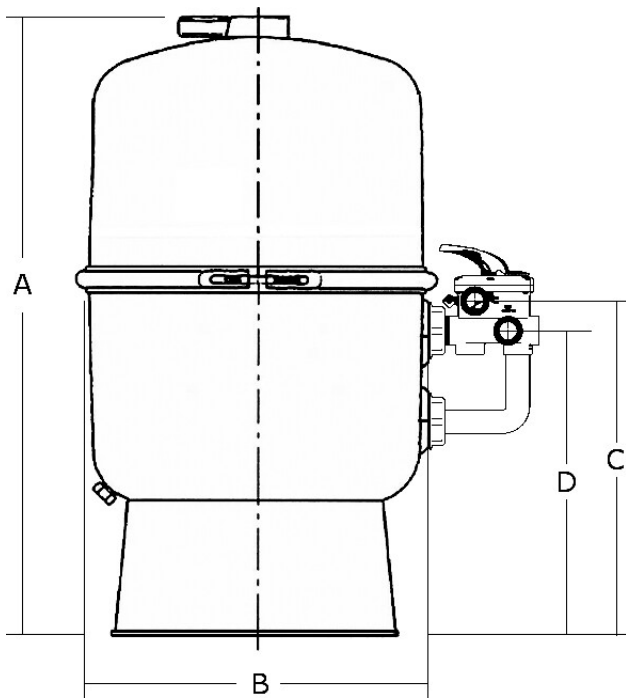

**Sand filter fibreglass-  
reinforced PP 50 mm x 1 1/2"  
glue socket x female thread  
1,8bar grey type QS600 SM  
(7043154)**

# TECHNICAL SPECIFICATIONS

Colour	grey
Material	fibreglass-reinforced PP
Connection	glue socket x female thread
Pressure	1,8 bar
Max. temp.	40 °C
Type	QS600 SM
Capacity	16 m <sup>3</sup> /h
Size	50 mm x 1 1/2"
Diameter	652 mm
Weight	35 kg
Sand	120 kg
Filter area	0.33 m <sup>2</sup>
Max. pool vol.	90 m <sup>3</sup>

## DIMENSIONS

A	1022 mm
B	652 mm

C 474 mm

D 372 mm