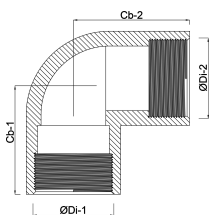

**Profec Nr. 90 Elbow 90° cast
iron black 1 1/4" female thread
25bar DVGW (1109007)**

TECHNICAL SPECIFICATIONS

Material cast iron black

Approval DVGW

Connection female thread

Fitting nr. Nr. 90

Temperature range -20°C - 120°C

Pressure 25 bar

Size 1 1/4"

DIMENSIONS

Cb-1 32 mm

Cb-2 32 mm

ØDi-1 1 1/4 "

ØDi-2 1 1/4 "

β 90 °