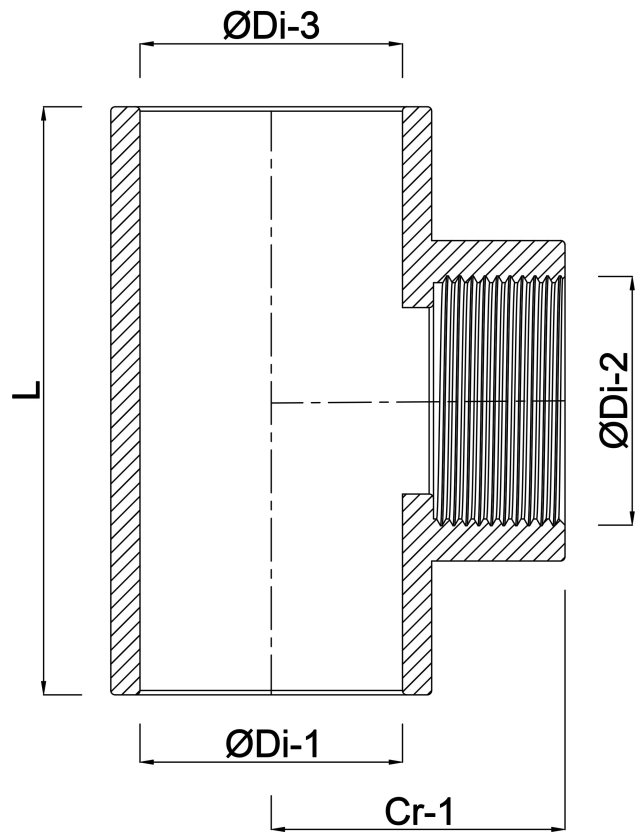

**VDL Adaptor T-piece 90° PVC-U
50 mm x 1 1/2" x 50 mm glue
socket x female thread x glue
socket 10bar grey (7002555)**

V-L Van de Lande

TECHNICAL SPECIFICATIONS

Colour	grey
Material	PVC-U
Pressure	10 bar
Size	50 mm x 1 1/2" x 50 mm
Connection	glue socket x female thread x glue socket

DIMENSIONS

Cr-1	59 mm
F-2	22 mm
L	59 mm
P-1	32 mm
P-3	32 mm
ØDi-1	50 mm
ØDi-2	1 1/2 "
ØDi-3	50 mm
β	90 °

Last modified date: 24/05/2026

Bosta UK Ltd.
Reflection House
Olding Road
Bury St. Edmunds
Suffolk
IP33 3TA
T +44 (0) 1284 716580
E enquiries@bosta.co.uk
<http://www.bosta.com>