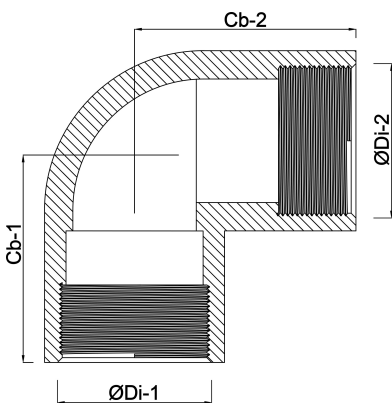

**Profec Nr. 2 Bend 90° brass 1
1/4" female thread 40bar
(0710281)**

TECHNICAL SPECIFICATIONS

Material	brass
Connection	female thread
Fitting nr.	Nr. 2
Pressure	40 bar
Size	1 1/4"

DIMENSIONS

Cb-1	102 mm
Cb-2	102 mm
ØDi-1	1 1/4 "
ØDi-2	1 1/4 "
β	90 °