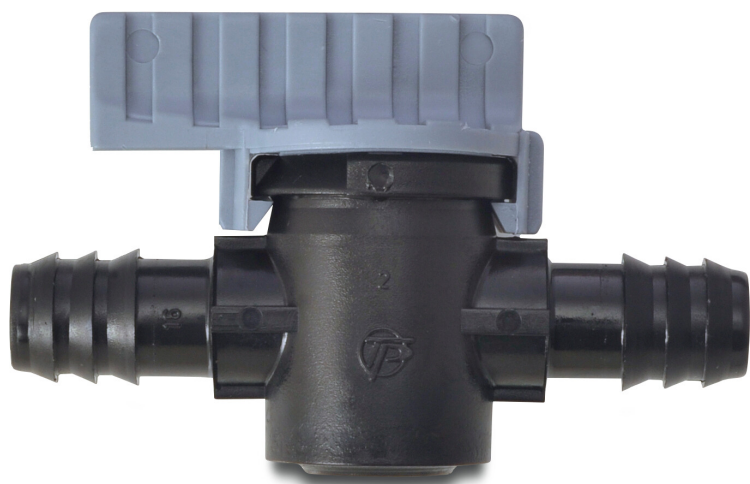

Tavlit Plug valve PP 20 mm barbed 8bar (7033663)

TECHNICAL SPECIFICATIONS

Material	PP
----------	----

Connection	barbed
------------	--------

Pressure	8 bar
----------	-------

Size	20 mm
------	-------

Last modified date: 10/03/2026