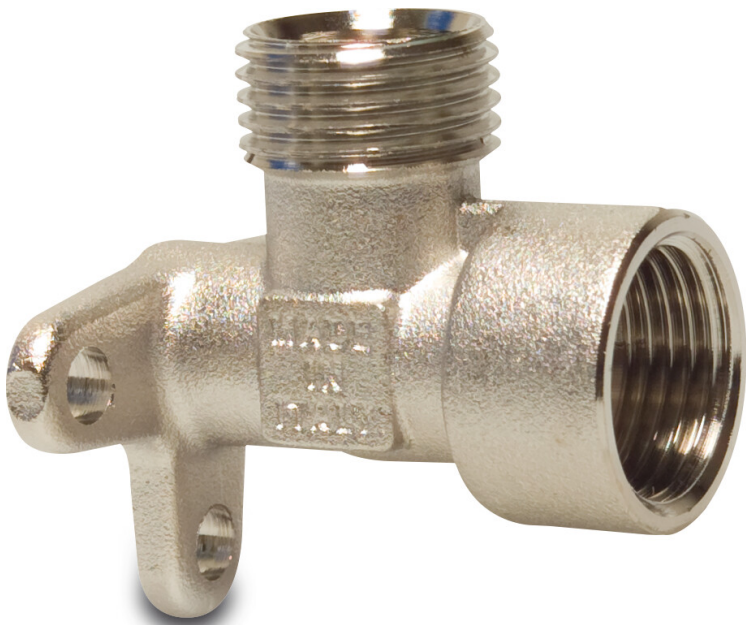

**Multi-Fit Deck elbow 90° brass  
nickel plated 1/2" female  
thread x male thread 20bar  
KIWA (0701935)**

# TECHNICAL SPECIFICATIONS

Material	brass
Surface treatment	nickel plated
Approval	KIWA
Connection	female thread x male thread
Pressure	20 bar
Max. temp.	110 °C
Size	1/2"

**Last modified date: 24/05/2026**