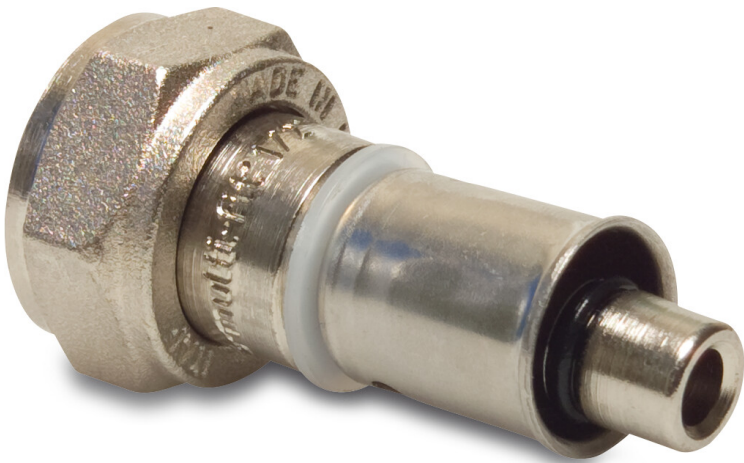

**Multi-Fit Adaptor socket brass
nickel plated 18 mm x 1/2"
Multi-fit x female threaded nut
20bar KIWA (0701905)**

TECHNICAL SPECIFICATIONS

Material	brass
Surface treatment	nickel plated
Approval	KIWA
Material seal	EPDM
Connection	Multi-fit x female threaded nut
Temperature range	-20°C - 110°C
Pressure	20 bar
Size	18 mm x 1/2"
Length	28,3 mm
Outer ø	46 mm
Wall thickness	2,0 mm