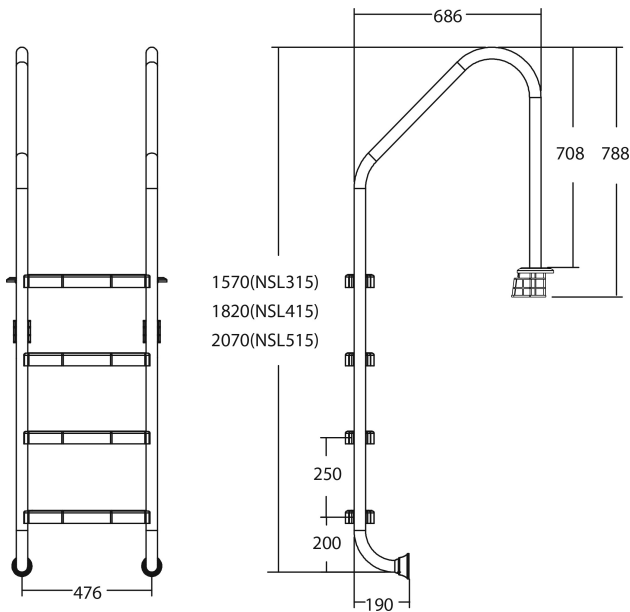

Flotide Pool steps stainless steel 316 type anchor wide model 5 steps (7026931)

FLOTIDE

TECHNICAL SPECIFICATIONS

Type anchor wide model

Material stainless steel 316

Number of Steps 5

PRODUCT INFORMATION

Flotide pool ladder (wide model) is attached 496 mm behind the pool edge. All ladders include an anti-slip pad.