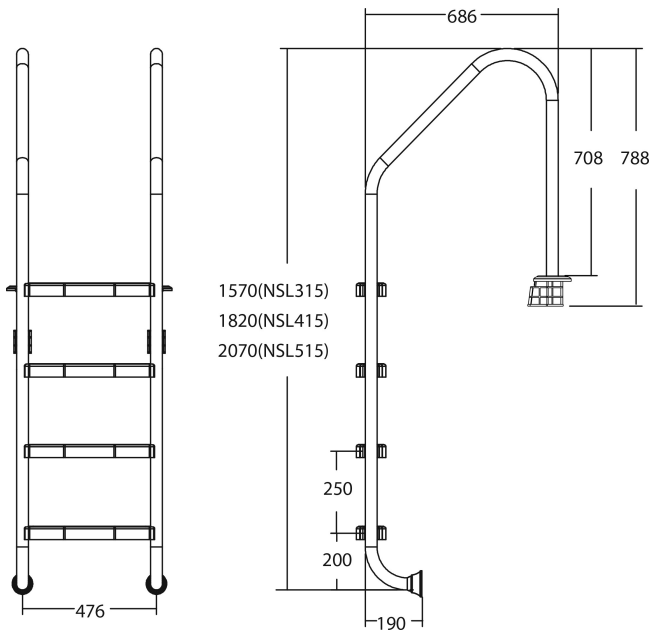

Flotide Pool steps stainless steel 316 type anchor wide model 5 steps (7026931)

FLOTIDE

TECHNICAL SPECIFICATIONS

Type anchor wide model

Material stainless steel 316

Number of Steps 5

PRODUCT INFORMATION

Flotide pool ladder (wide model) is attached 496 mm behind the pool edge. All ladders include an anti-slip pad.