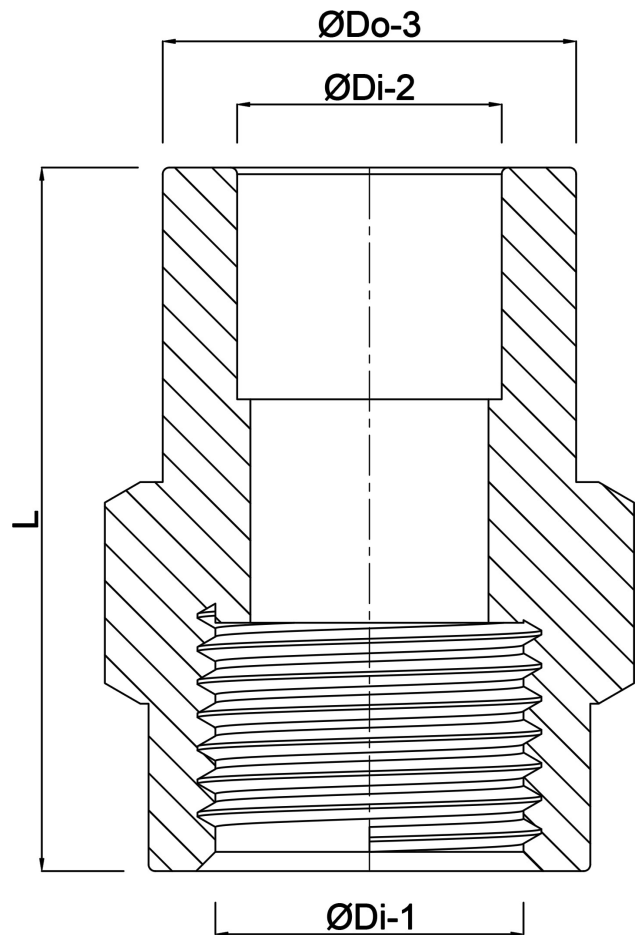

**Profec Adaptor socket PVC-U
25/32 mm x 3/4" glue
socket/glue spigot x female
thread 10bar grey (0100256)**

TECHNICAL SPECIFICATIONS

Colour	grey
Material	PVC-U
Connection	glue socket/glue spigot x female thread
Pressure	10 bar
Size	25/32 mm x 3/4"

DIMENSIONS

F-2	19 mm
L	50 mm
P-1	19 mm
ØDi-1	3/4 "
ØDi-2	25 mm
ØDo-3	32 mm

Last modified date: 22/05/2026

Bosta UK Ltd.
Reflection House
Olding Road
Bury St. Edmunds
Suffolk
IP33 3TA
T +44 (0) 1284 716580
E enquiries@bosta.co.uk
<http://www.bosta.com>