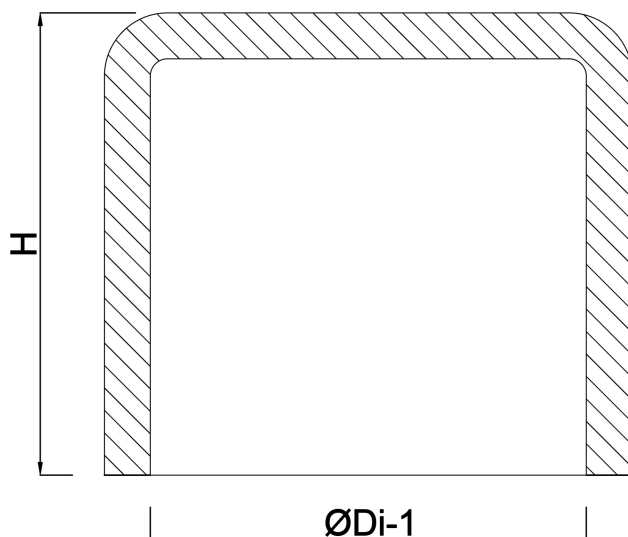

VDL Cap PVC-U 32 mm glue socket 16bar grey (7002814)

V-L Van de Lande

TECHNICAL SPECIFICATIONS

Colour grey

Material PVC-U

Size 32 mm

Connection glue socket

Pressure 16 bar

DIMENSIONS

H 30 mm

P-1 22 mm

ØDi-1 32 mm

Last modified date: 24/05/2026

Bosta UK Ltd.
Reflection House
Olding Road
Bury St. Edmunds
Suffolk
IP33 3TA
T +44 (0) 1284 716580
E enquiries@bosta.co.uk
<http://www.bosta.com>