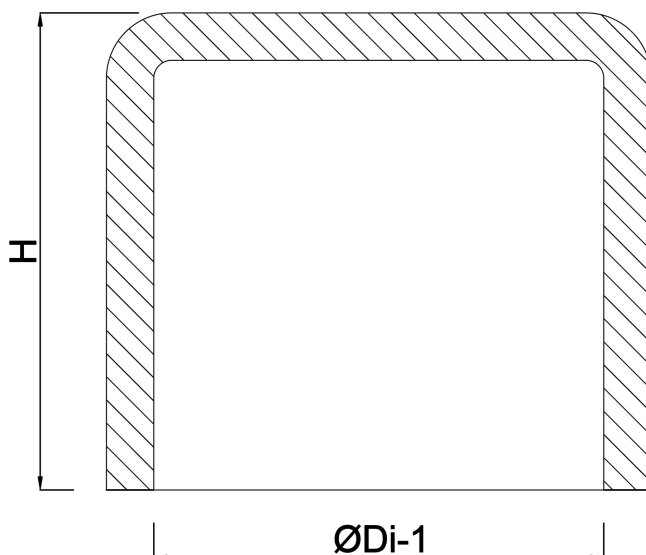

VDL Cap PVC-U 32 mm glue socket 16bar grey (7002814)

V-L Van de Lande

TECHNICAL SPECIFICATIONS

Colour grey

Material PVC-U

Size 32 mm

Connection glue socket

Pressure 16 bar

DIMENSIONS

H 30 mm

P-1 22 mm

ØDi-1 32 mm

Last modified date: 14/03/2026

Bosta UK Ltd.
Reflection House
Olding Road
Bury St. Edmunds
Suffolk
IP33 3TA
T +44 (0) 1284 716580
E enquiries@bosta.co.uk
<http://www.bosta.com>