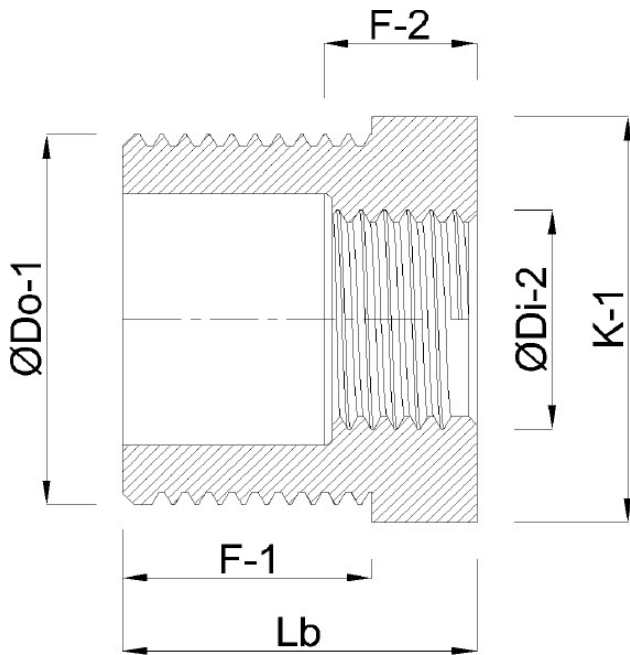

**Profec Nr. 241 Reducer bush  
stainless steel 316 2" x 1/2"  
male thread x female thread  
16bar (0080371)**

# TECHNICAL SPECIFICATIONS

Material	stainless steel 316
Connection	male thread x female thread
Fitting nr.	Nr. 241
Pressure	16 bar
Max. temp.	100 °C
Size	2" x 1/2"

## DIMENSIONS

F-1	25 mm
F-2	8.2 mm
K-1	62 mm
Lb	32 mm
ØDi-2	1/2 "
ØDo-1	2 "

**Last modified date: 22/06/2026**

Bosta UK Ltd.  
Reflection House  
Olding Road  
Bury St. Edmunds  
Suffolk  
IP33 3TA  
T +44 (0) 1284 716580  
E [enquiries@bosta.co.uk](mailto:enquiries@bosta.co.uk)  
<http://www.bosta.com>