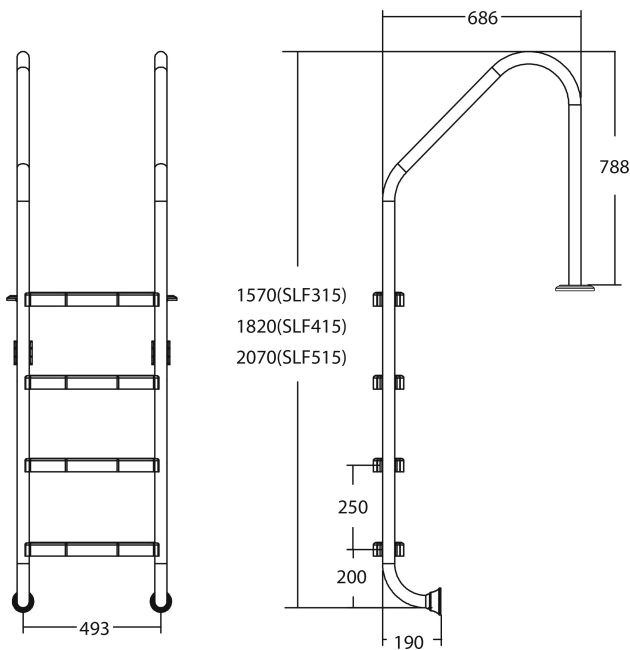

Flotide Pool steps stainless steel 304 type flange wide model 5 steps (7026928)

FLOTIDE

TECHNICAL SPECIFICATIONS

Type flange wide model

Material stainless steel 304

Number of Steps 5

PRODUCT INFORMATION

Flotide pool ladder (wide model) is attached 496 mm behind the pool edge. All ladders include an anti-slip pad.