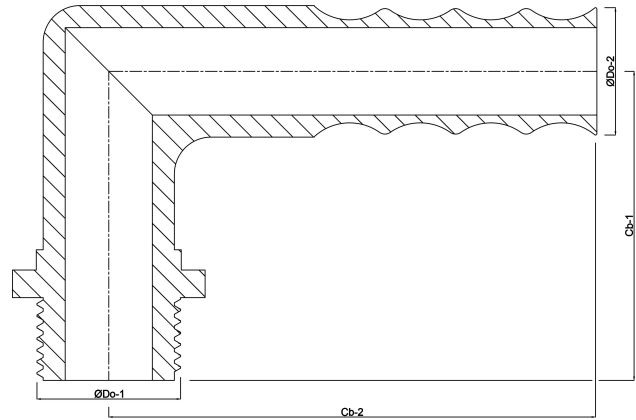

**Hose tail elbow 90° PP 1" x 25
mm male thread x hose tail
6bar grey (0330259)**

TECHNICAL SPECIFICATIONS

Colour	grey
Material	PP
Connection	male thread x hose tail
Pressure	6 bar
Max. temp.	80 °C
Size	1" x 25 mm

DIMENSIONS

Cb-1	66 mm
Cb-2	81 mm
ØDo-1	1 "
ØDo-2	25 mm
β	90 °

Last modified date: 23/05/2026

Bosta UK Ltd.
Reflection House
Olding Road
Bury St. Edmunds
Suffolk
IP33 3TA
T +44 (0) 1284 716580
E enquiries@bosta.co.uk
<http://www.bosta.com>