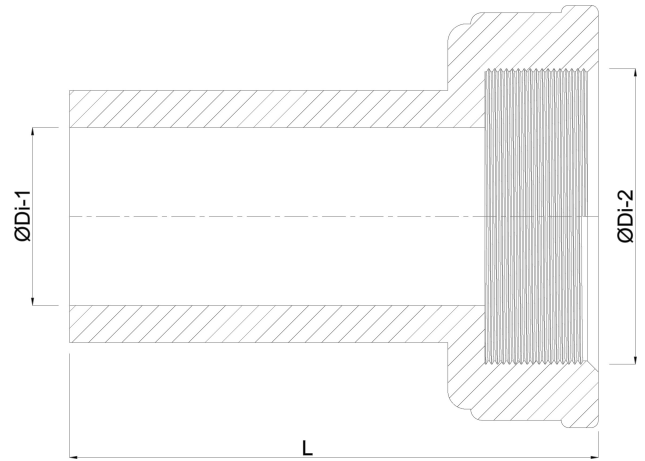

**VDL 2/3 union coupler PVC-U
50 mm x 2" glue socket x
female threaded nut 16bar
grey (0110037)**

V-L Van de Lande

TECHNICAL SPECIFICATIONS

Colour	grey
Material	PVC-U
Material seal	EPDM
Connection	glue socket x female threaded nut
Size	50 mm x 2"
Length	80 mm
Pressure	16 bar

DIMENSIONS

Hi-1	41 mm
L	77 mm
Mold	hand formed
ØDi-1	50 mm
ØDi-2	2 "

Last modified date: 22/05/2026

Bosta UK Ltd.
Reflection House
Olding Road
Bury St. Edmunds
Suffolk
IP33 3TA
T +44 (0) 1284 716580
E enquiries@bosta.co.uk
<http://www.bosta.com>