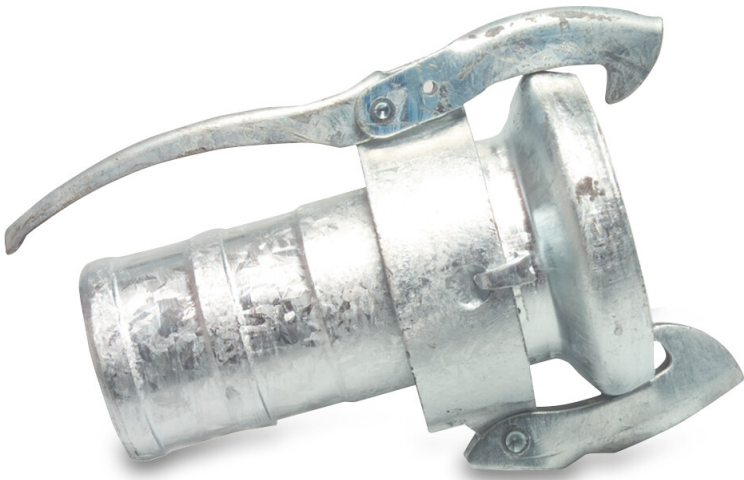

**Quick coupler adaptor steel
galvanised 108 mm x 102 mm
female part Perrot x hose tail
type Perrot heavy model
(0200405)**

TECHNICAL SPECIFICATIONS

Type	Perrot
------	--------

Material	steel
----------	-------

Surface treatment	galvanised
-------------------	------------

Connection	female part Perrot x hose tail
------------	--------------------------------

Type	heavy model
------	-------------

Wall thickness	4,5 mm
----------------	--------

Size	108 mm x 102 mm
------	-----------------

Length	230 mm
--------	--------

Outer ø	164,2 mm
---------	----------

Last modified date: 23/05/2026

Bosta UK Ltd.
Reflection House
Olding Road
Bury St. Edmunds
Suffolk
IP33 3TA
T +44 (0) 1284 716580
E enquiries@bosta.co.uk
<http://www.bosta.com>