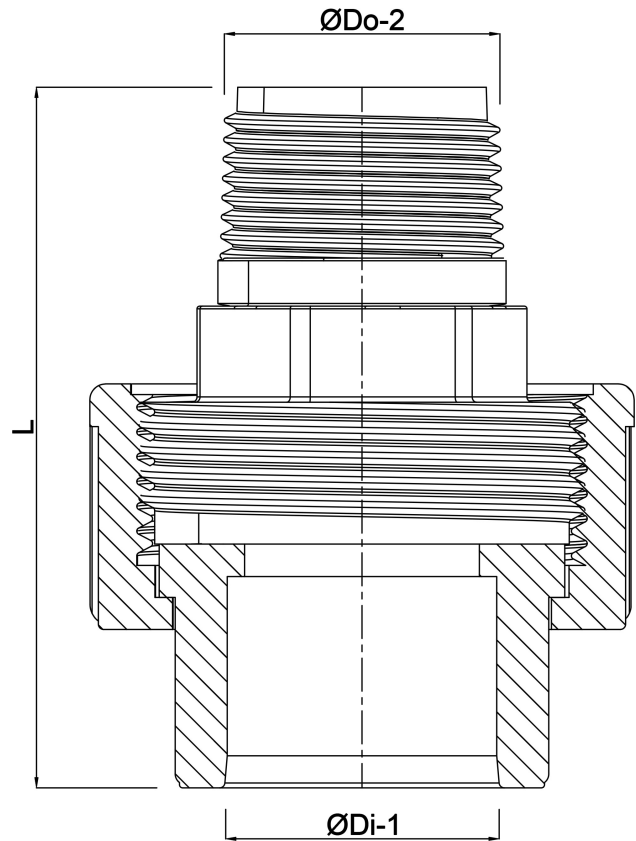

**Profec Union adaptor PVC-U 20  
mm x 1/2" glue socket x male  
thread 10bar DN15 grey**  
(0110091)

# TECHNICAL SPECIFICATIONS

Colour	grey
Material	PVC-U
Material seal	EPDM
Connection	glue socket x male thread
Pressure	10 bar
Size	20 mm x 1/2"
DN	15

# DIMENSIONS

Do-n	40 mm
Hi-1	20 mm
L	59 mm
Lb	39 mm
ØDi-1	20 mm
ØDo-2	1/2 "

**Last modified date: 22/05/2026**

Bosta UK Ltd.  
Reflection House  
Olding Road  
Bury St. Edmunds  
Suffolk  
IP33 3TA  
T +44 (0) 1284 716580  
E [enquiries@bosta.co.uk](mailto:enquiries@bosta.co.uk)  
<http://www.bosta.com>