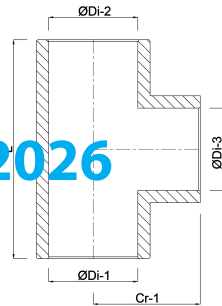

Profec T-piece 90° PVC-U 40 mm glue socket 16bar grey (0110246)

TECHNICAL SPECIFICATIONS

| | |
|------------|-------------|
| Colour | grey |
| Material | PVC-U |
| Connection | glue socket |
| Size | 40 mm |
| Pressure | 16 bar |

DIMENSIONS

| | |
|-------|-------|
| Cr-1 | 47 mm |
| L | 94 mm |
| ØDi-1 | 40 mm |
| ØDi-2 | 40 mm |
| ØDi-3 | 40 mm |
| β | 90 ° |

Last modified date: 13/03/2026

Bosta UK Ltd.
Reflection House
Olding Road
Bury St. Edmunds
Suffolk
IP33 3TA
T +44 (0) 1284 716580
E enquiries@bosta.co.uk
<http://www.bosta.com>