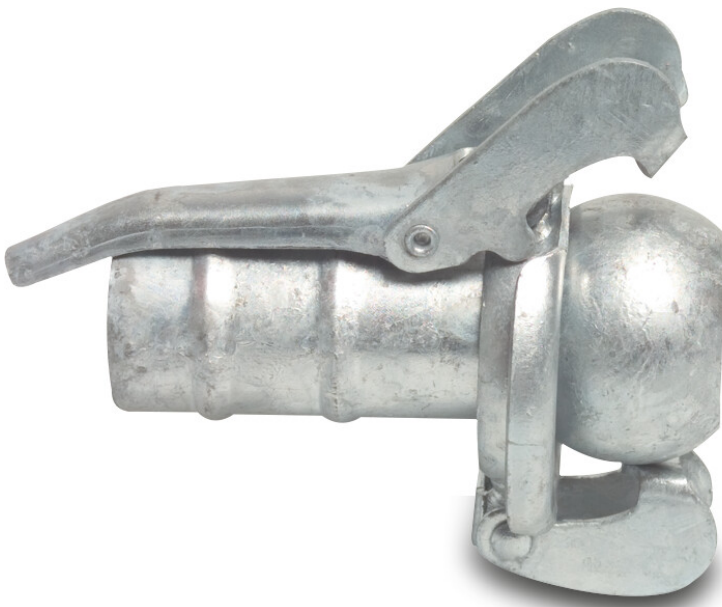

**Quick coupler adaptor steel
galvanised 108 mm x 102 mm
male part Bauer x hose tail
type Bauer S77 (0220435)**

TECHNICAL SPECIFICATIONS

Type	Bauer
------	-------

Material	steel
----------	-------

Surface treatment	galvanised
-------------------	------------

Connection	male part Bauer x hose tail
------------	-----------------------------

Type	S77
------	-----

Size	108 mm x 102 mm
------	-----------------

Last modified date: 23/05/2026

Bosta UK Ltd.
Reflection House
Olding Road
Bury St. Edmunds
Suffolk
IP33 3TA
T +44 (0) 1284 716580
E enquiries@bosta.co.uk
<http://www.bosta.com>