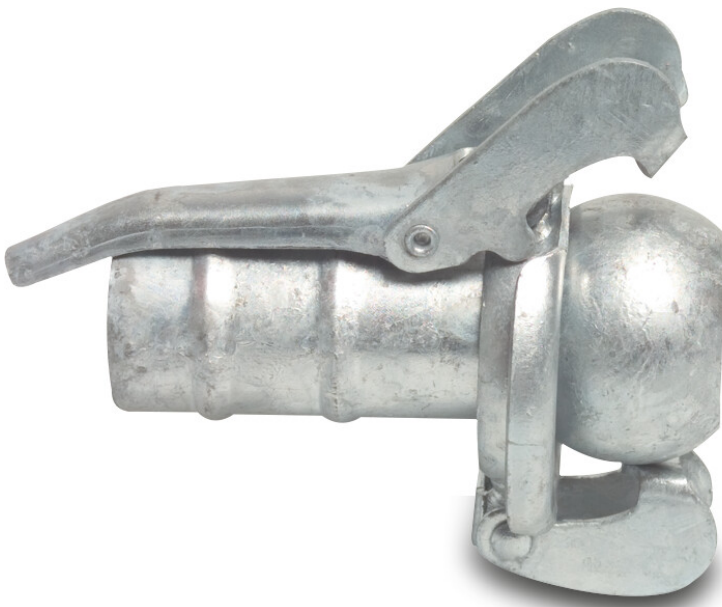

**Quick coupler adaptor steel
galvanised 108 mm x 102 mm
male part Bauer x hose tail
type Bauer S77 (0220435)**

TECHNICAL SPECIFICATIONS

Type	Bauer
------	-------

Material	steel
----------	-------

Surface treatment	galvanised
-------------------	------------

Connection	male part Bauer x hose tail
------------	-----------------------------

Type	S77
------	-----

Size	108 mm x 102 mm
------	-----------------

Last modified date: 07/03/2026

Bosta UK Ltd.
Reflection House
Olding Road
Bury St. Edmunds
Suffolk
IP33 3TA
T +44 (0) 1284 716580
E enquiries@bosta.co.uk
<http://www.bosta.com>