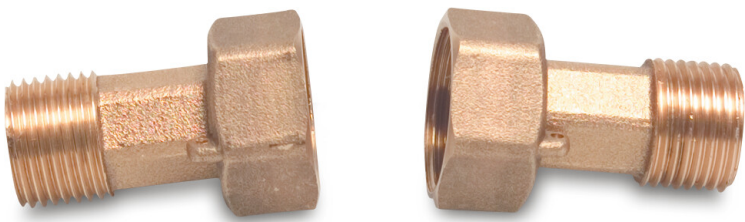

Profec Accessories brass 3/4" x 1/2" female threaded nut x male thread type flat seal (0892329)

TECHNICAL SPECIFICATIONS

Type	flat seal
Material	brass
Connection	female threaded nut x male thread
Size	3/4" x 1/2"