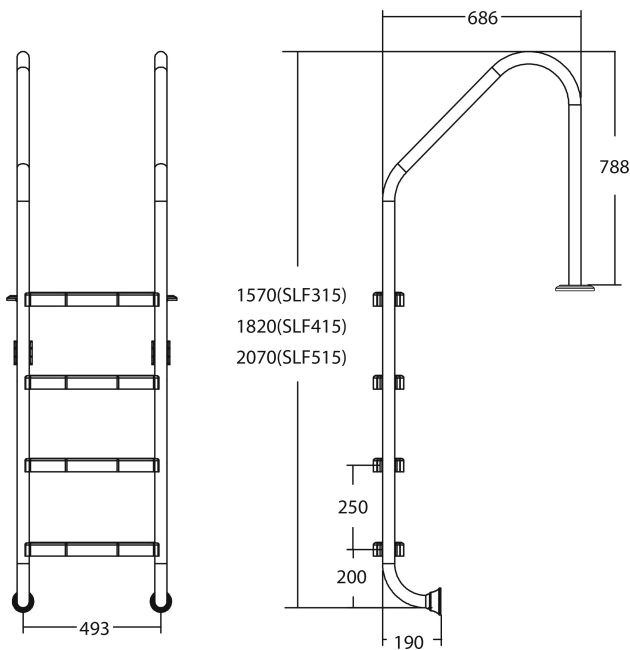

# Flotide Pool steps stainless steel 316 type flange wide model 3 steps (7026932)

**FLOTIDE**

# TECHNICAL SPECIFICATIONS

Type flange wide model

Material stainless steel 316

Number of Steps 3

## PRODUCT INFORMATION

Flotide pool ladder (wide model) is attached 496 mm behind the pool edge. All ladders include an anti-slip pad.

**Last modified date: 26/05/2026**

Bosta UK Ltd.  
Reflection House  
Olding Road  
Bury St. Edmunds  
Suffolk  
IP33 3TA  
T +44 (0) 1284 716580  
E [enquiries@bosta.co.uk](mailto:enquiries@bosta.co.uk)  
<http://www.bosta.com>