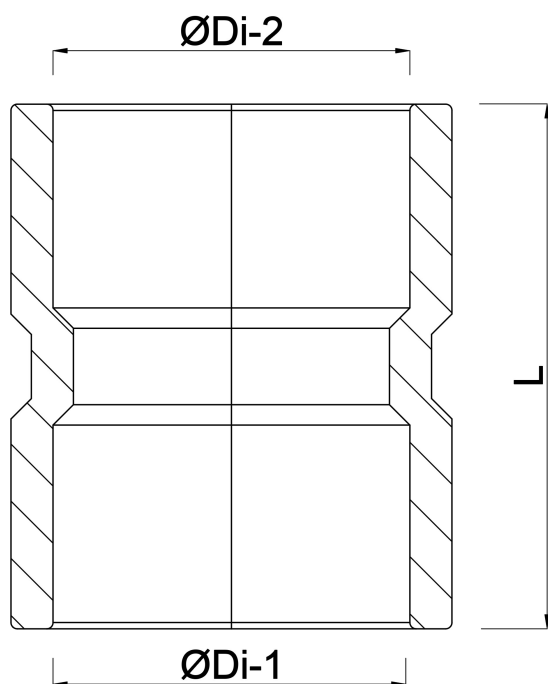

**Drainage socket PVC-U 110
mm glue socket grey KOMO**
(7016223)

TECHNICAL SPECIFICATIONS

Colour	grey
Material	PVC-U
Connection	glue socket
Size	110 mm

DIMENSIONS

L 125 mm

ØDi-1 110 mm

ØDi-2 110 mm

Last modified date: 13/03/2026