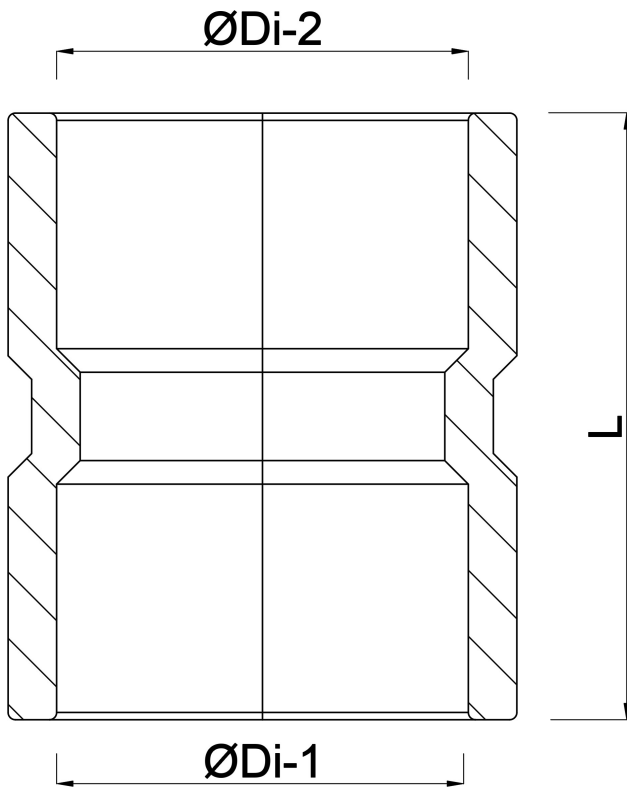

**Drainage socket PVC-U 110
mm glue socket grey KOMO**
(7016223)

TECHNICAL SPECIFICATIONS

Colour grey

Material PVC-U

Connection glue socket

Size 110 mm

DIMENSIONS

L 125 mm

ØDi-1 110 mm

ØDi-2 110 mm

Last modified date: 23/05/2026

Bosta UK Ltd.
Reflection House
Olding Road
Bury St. Edmunds
Suffolk
IP33 3TA
T +44 (0) 1284 716580
E enquiries@bosta.co.uk
<http://www.bosta.com>