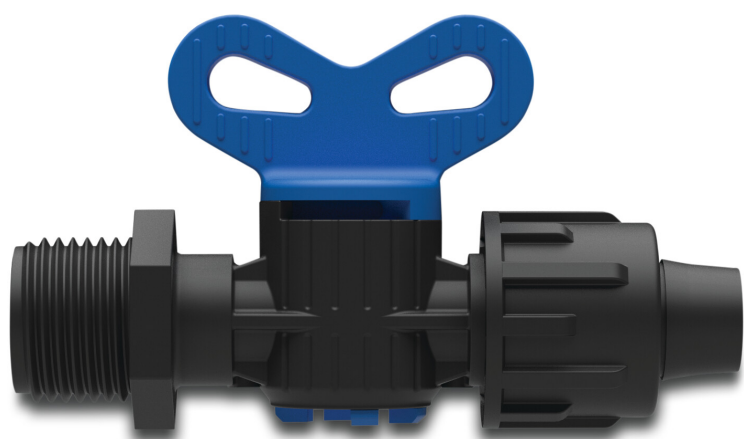

**Plug valve PP 16 mm x 3/4"**  
**quick joint x male thread 4bar**  
**black (7038747)**

# TECHNICAL SPECIFICATIONS

Colour	black
Material	PP
Connection	quick joint x male thread
Pressure	4 bar
Size	16 mm x 3/4"